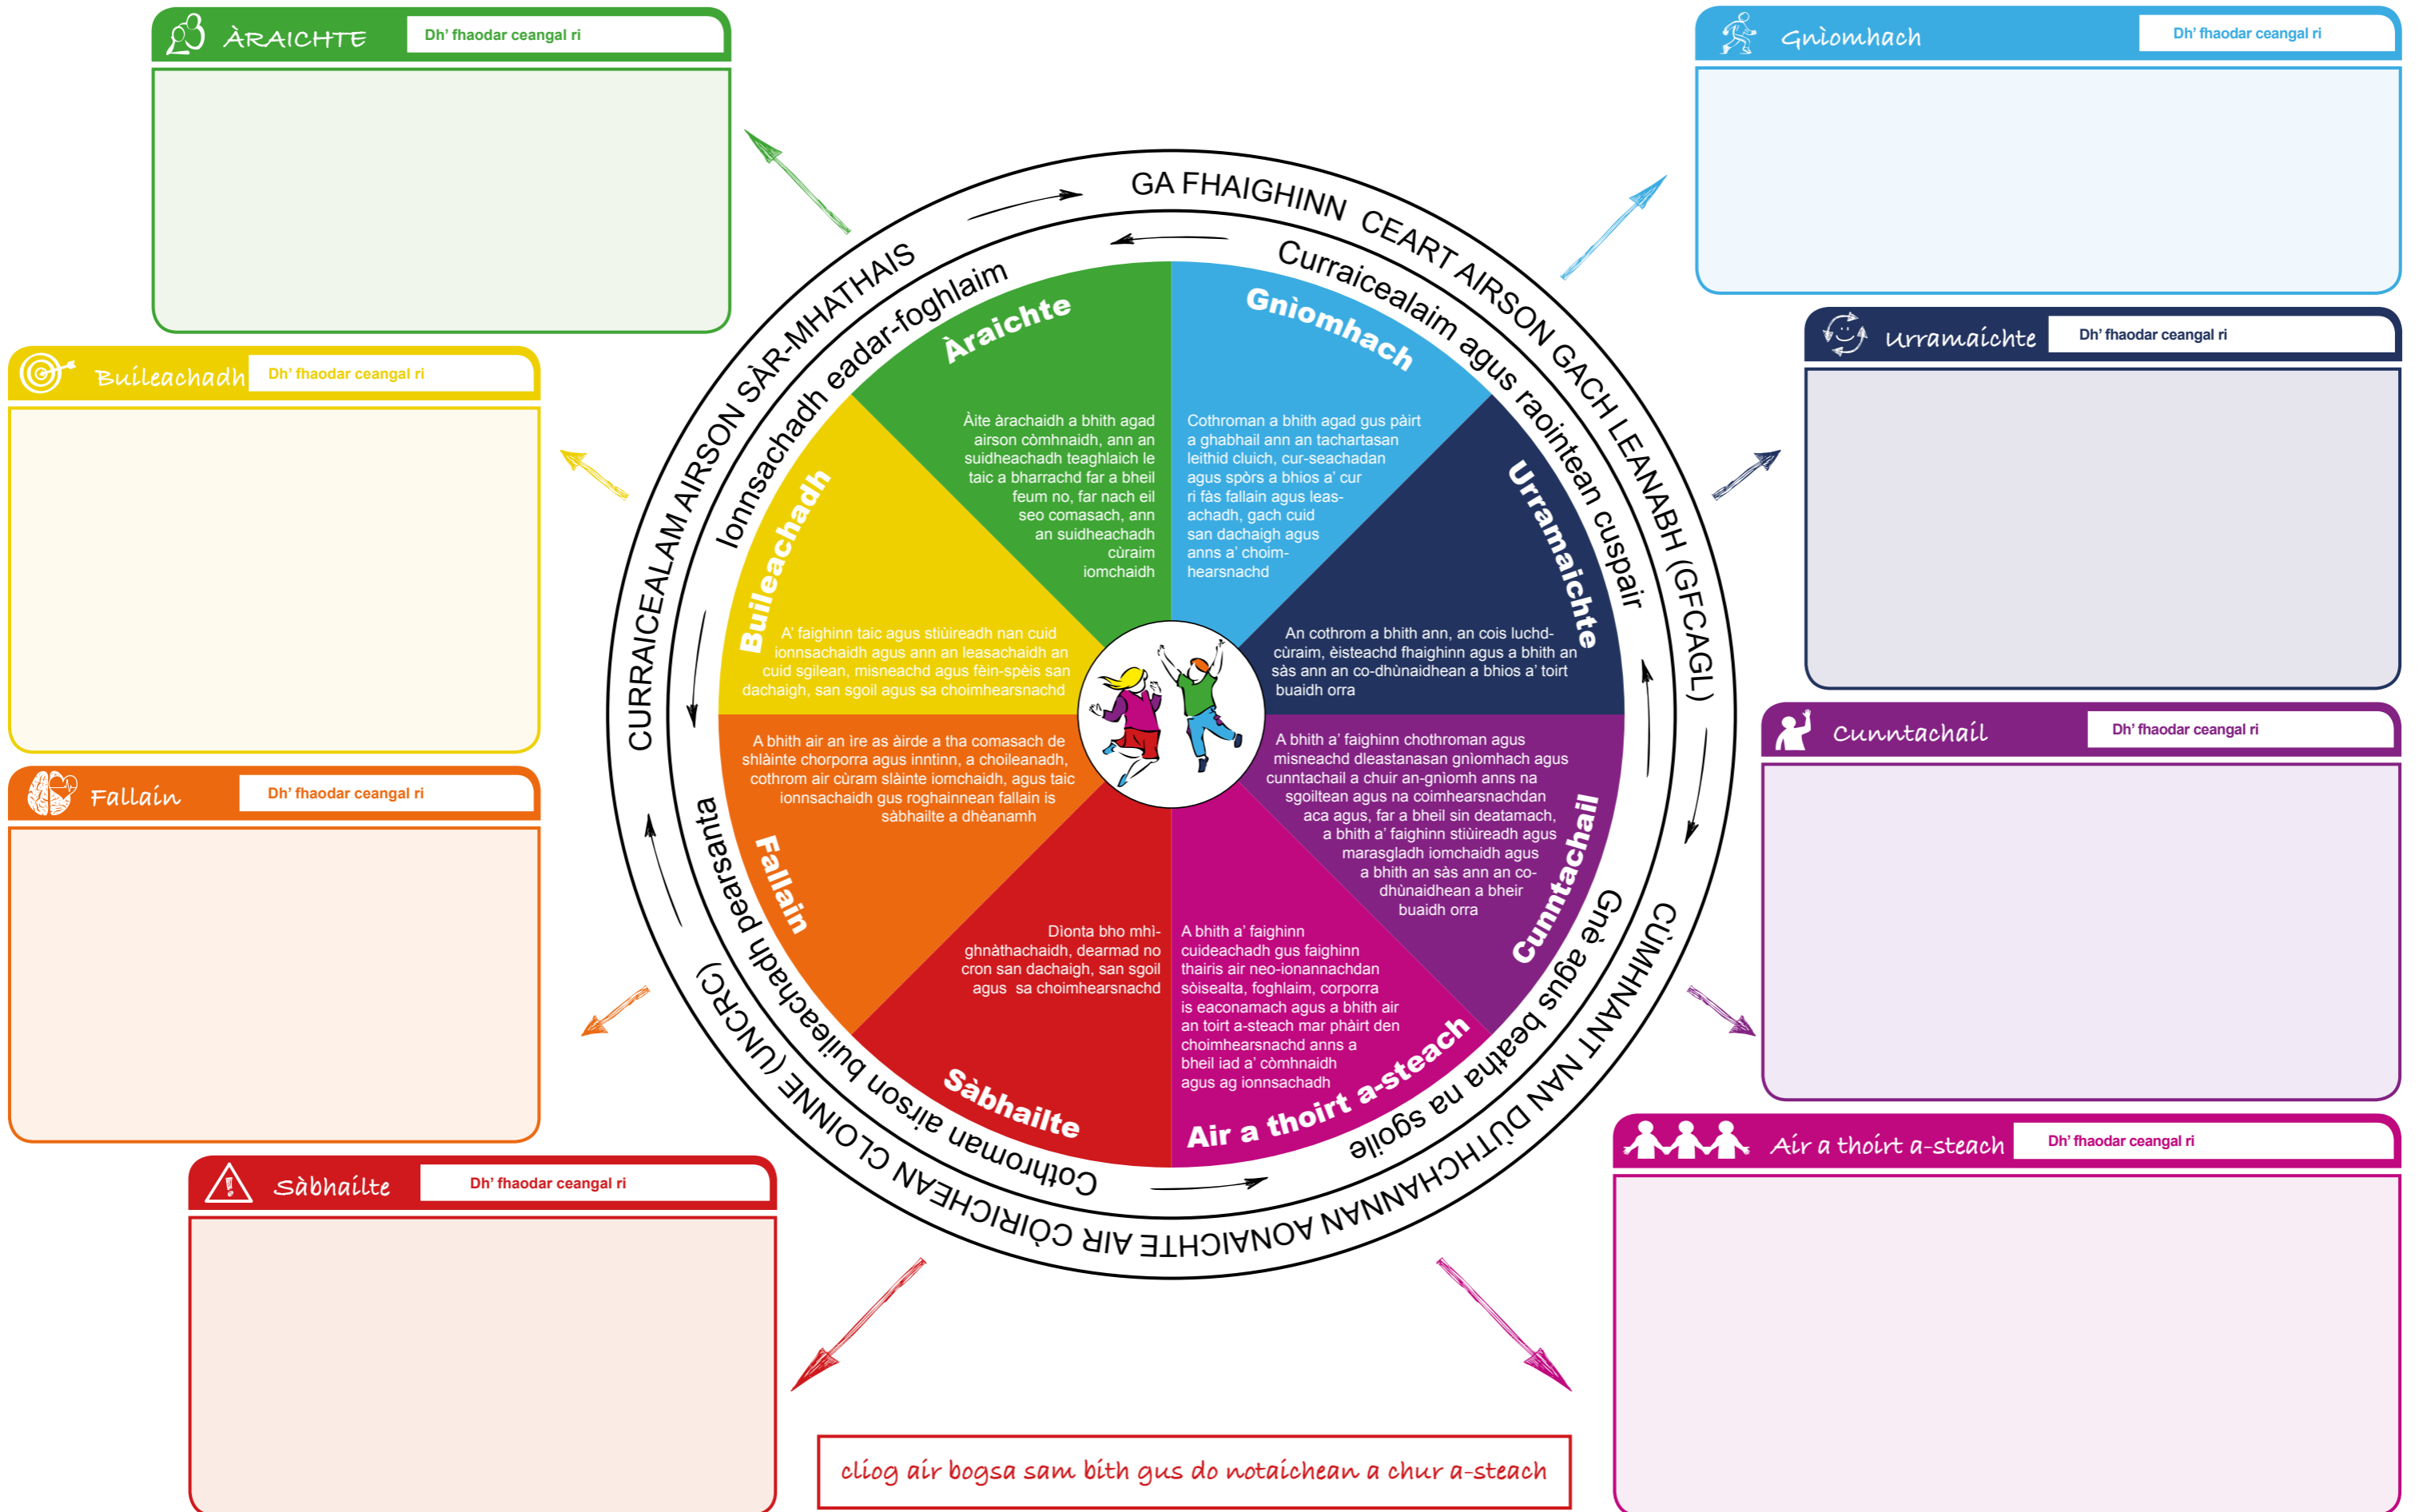

Slàinte agus Sunnd Dleastanas na h-uile

ÀRAICHTE

Dh' fhaodar ceangal ri

A large, empty rectangular area with rounded corners, intended for writing or drawing. The area is light green and framed by a dark green border.

BUILEACHADH

Dh' fhaodar ceangal ri

FALLAIN

Dh' fhaodar ceangal ri

Sàbhailte

Dh' fhaodar ceangal ri

A large, empty rectangular area with a light beige background and a red border, intended for writing or drawing.

GNÌOMHACH

Dh' fhaodar ceangal ri

URRAMAICHTE

Dh' fhaodar ceangal ri

CUNNTACHAIL

Dh' fhaodar ceangal ri

A large, empty rectangular area with rounded corners, intended for writing or drawing.

AIR A THOIRT
A-STEACH

Dh' fhaodar ceangal ri

A large, empty rectangular area with rounded corners, outlined in a dark purple color. This area is intended for writing or drawing, serving as a workspace for the user.