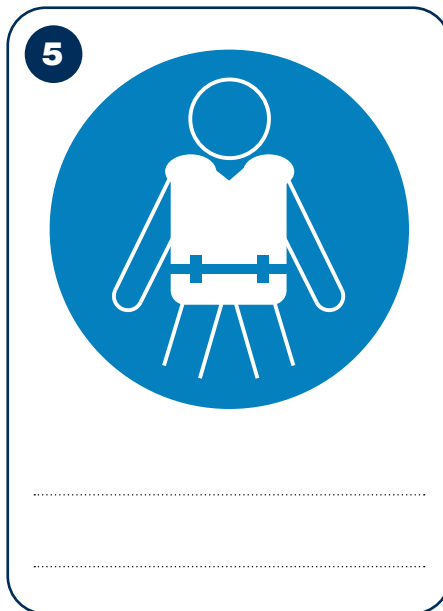

Water Safety Signs

Safety signage is there to **inform** you, **warn** you or **instruct** you. You should look out for these signs when in or around water and follow the instruction or advice given – the signs are there to help keep you safe.

- No Swimming
- Beware – deep water
- Mandatory action – lifejackets to be worn
- No diving
- No running
- Beware – thin ice